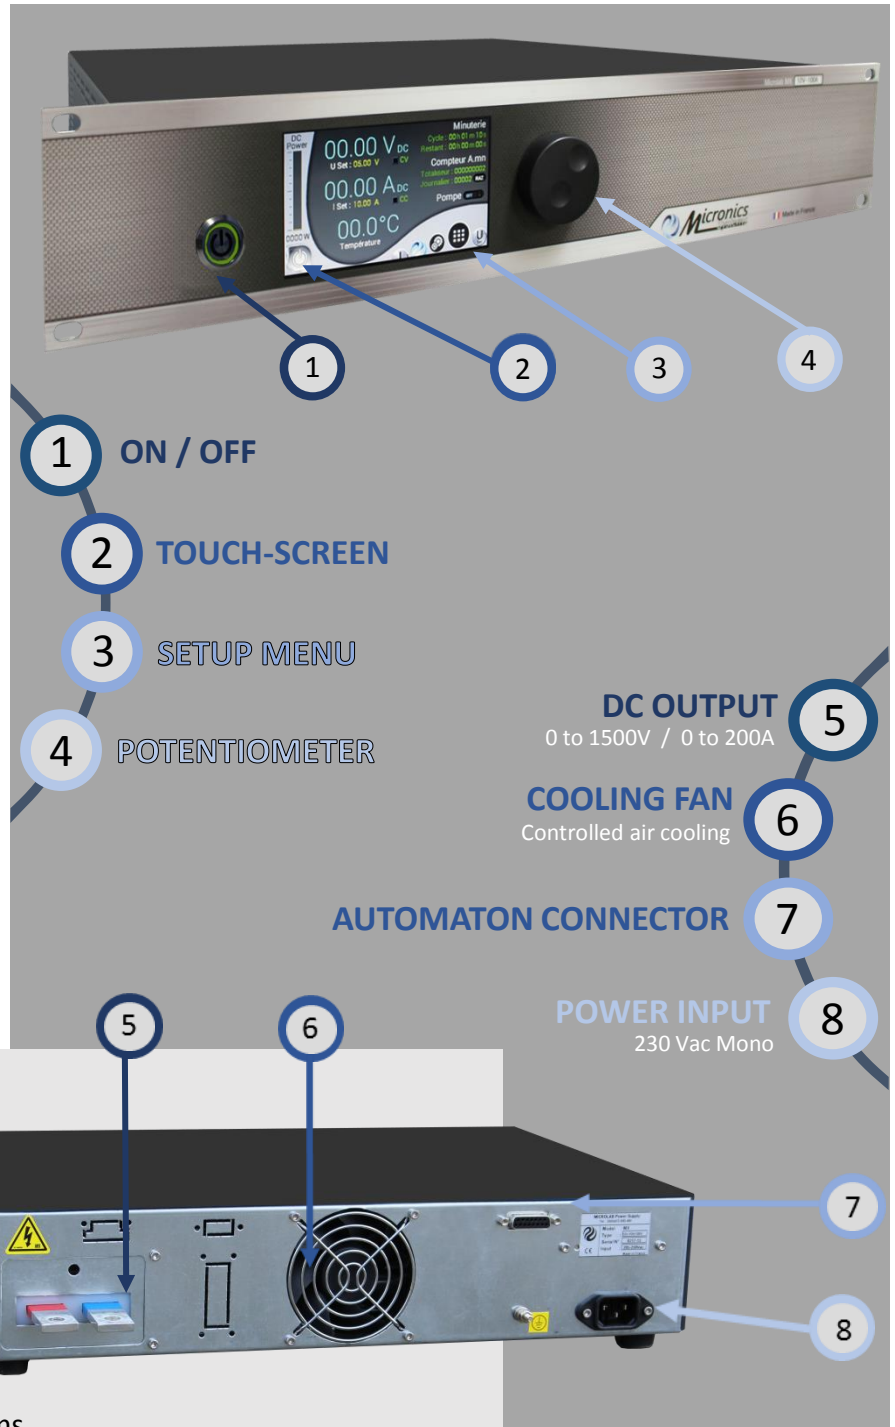

Analog control:

- U and I Inputs/Outputs
- 0-10V or 4-20 mA isolated 1500 Vrms

Polarity Inverter

A-h T.J.P Counter

Tension or Intensity Ramp

Timer

15-pin D-Sub connector for remote programming

Non-binding document, may be amended without notice.
Ref: 140217 / Tactile MX 3000W